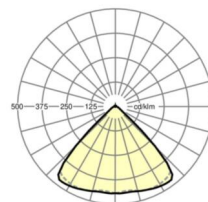

CHARACTERISTICS

Order number	19410004020
EAN number	4020863398836
Commodity code	94051190
Certification mark	IP 20, Protection class I, ENEC10 VDE, F, HACCP DIN10500/Food/IFS-application-related suitability/BRC, Indoor, CE
Impact resistance (IK rating)	IK03 (-20°C bis 40°C)
Ambient temperatur	ta -20°C to 40°C
Warranty period	5 years
State funding programs	BEG - Federal funding for efficient buildings (valid only for Germany)

ELECTRICAL ENGINEERING

Controller	Electronic driver (1 pcs.)
System output	37W
Mains voltage	230V/50Hz
Energy efficiency class/light source	D

LIGHTING TECHNOLOGY

Placement	LED, Colour rendering/Light colour CRI ≥ 80 / 4000K
Colour tolerance (MacAdam)	3SDCM
Photobiological safety (Luminaire)	RG1
Nominal luminous flux	6074lm
LED service life	50000h L80/B10 (Tq 40°C)
Luminaire luminous efficiency	162lm/W
Beam angle	95° (C0) / 95° (C90)
UGR lat./long.	20.0 / 20.4

MECHANICS

Housing colour	traffic white RAL 9016
Dimensions (LxWxH/DxH)	1531mm x 55mm x 33mm
Weight (net)	1.9kg
Type of installation	Mounting rail system installation, Light structure

Dimensions

L	1531 mm	Length
B	55 mm	Width
H	33 mm	Height

DEEP-LINK

<https://www.regiolux.de/en/article/19410004020>

Reference	LED 6000lm 840
ηLB	100 %
Φ ↓/↑	98 % / 2 %
UGR lat./long.	20.0 / 20.4